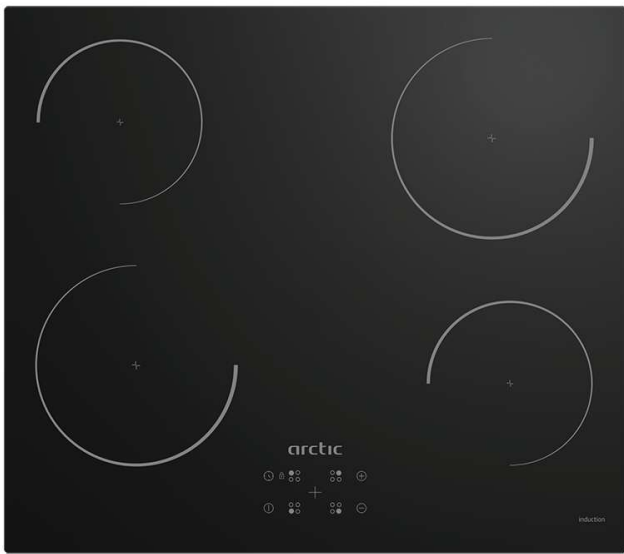

arctic

DIMENSIONS:

W: 58 cm x D: 51 cm x H: 5.2 cm

ARCTIC HOB INDUCTION BI 60CM BLACK

Model Number: ARSI6440MTB
TY

KEY FEATURES:	
Product Type:	Induction Hob
Colour:	White
Size in cm:	191
Number of Cooking Zones / Burners:	4
Controls:	Digital Touch Display

SPECIFICATIONS:	
Excess Heat Indicator:	Yes
Spill Protection:	Yes
Auto Safety Power Off:	Yes
Child Lock:	Yes
Power Levels:	9
Timer:	Yes
Front Left Cooking Zone	
Size in cm:	18
Power in W:	2000
Front Right Cooking Zone	
Size in cm:	14.5
Power in W:	1600
Rear Left Cooking Zone	
Size in cm:	14.5
Power in W:	1600
Rear Right Cooking Zone	
Size in cm:	18
Power in W:	2000